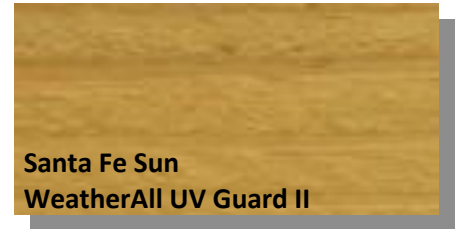

FREEDOM
YURT-CABINS

Yurt Cabin Color Bundle Elk Summit

Exterior

Roof

Interior Walls

Awning

(Awning Upgrade)

$250 Upgrade

Wood Stain

Valance

Window Frames

IMPORTANT DISCLAIMERS

Colors are provided for general information and illustration purposes only. Because of the differences in computer monitors, printers, and other software combinations, the depicted results are intended to be used as approximations of color, rather than definitive representations, and should not be relied upon or used as such. For the most accurate color sample, please visit your local suppliers

These bundles were expertly selected to appeal to a wide variety of home buyers. While we are able to accommodate changes, any variations to the bundle you select will result in an upcharge according to current stated rates.