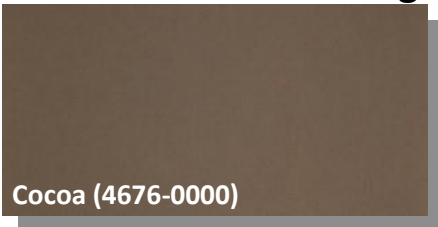

FREEDOM
YURT-CABINS

Yurt Cabin Color Bundle Northwest Forest

Exterior

Roof

Interior Walls

Awning

(Awning Upgrade)

$250 Upgrade

Wood Stain

Valance

Window Frames

IMPORTANT DISCLAIMERS

Colors are provided for general information and illustration purposes only. Because of the differences in computer monitors, printers, and other software combinations, the depicted results are intended to be used as approximations of color, rather than definitive representations, and should not be relied upon or used as such. For the most accurate color sample, please visit your local suppliers

These bundles were expertly selected to appeal to a wide variety of home buyers. While we are able to accommodate changes, any variations to the bundle you select will result in an upcharge according to current stated rates.