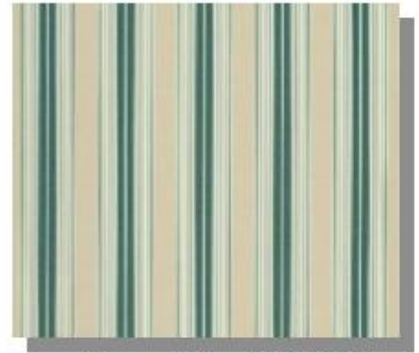

Forest Green/Beige (4932-0000)